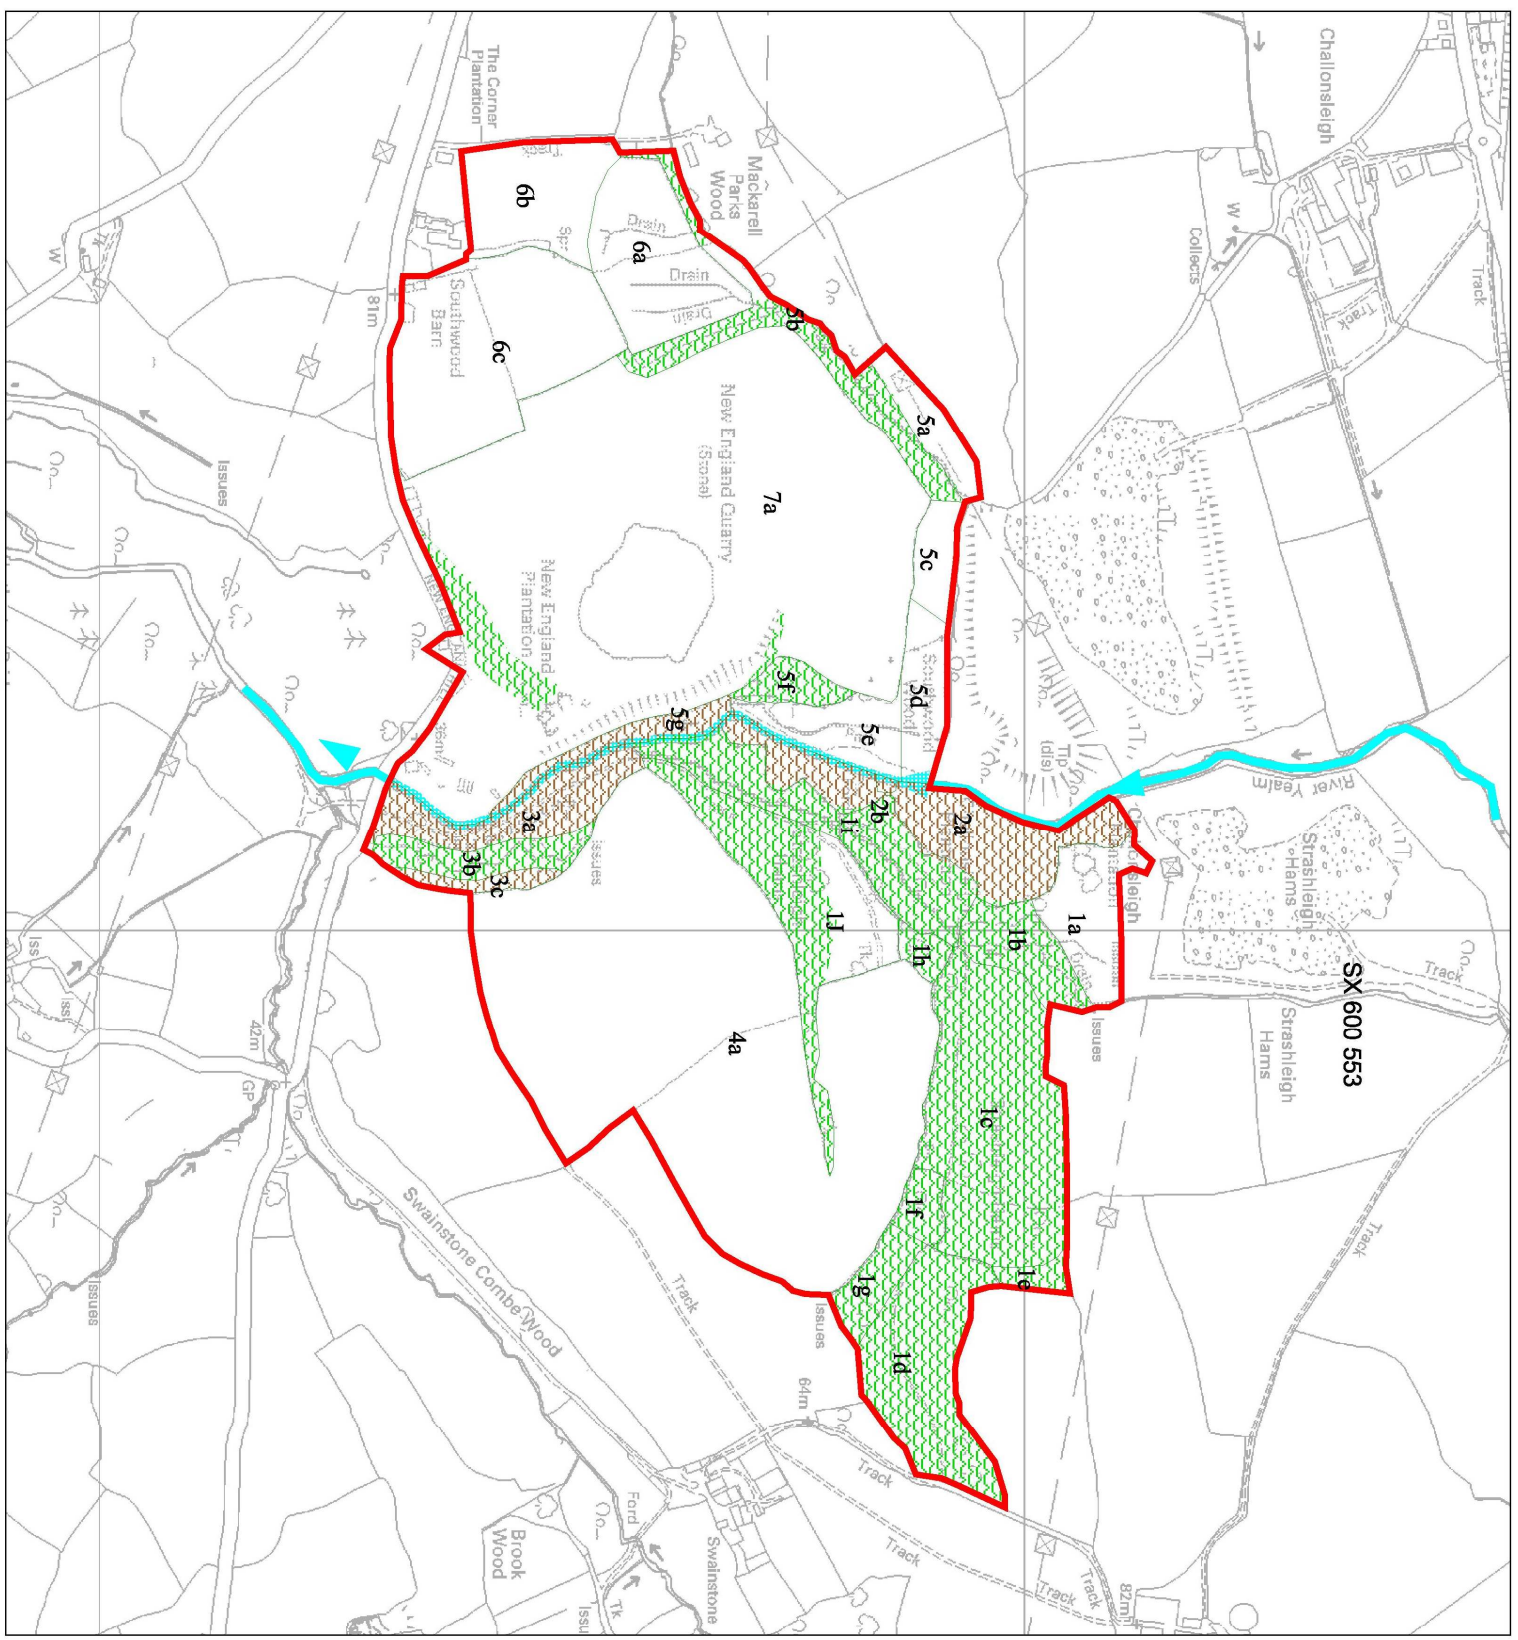

Southwood Wood

Revised Ancient Woodland Cover

-  Ancient Semi Natural
-  PAWS
-  Property boundary
-  River Yealm

IMPORTANT NOTICE
 Hazard information is indicative
 and no liability can be accepted
 for errors or omissions.

OS sheets:
 OS T10 000 SOUTHWOOD COLOUR MASTER
 Layout size: A3

Scale 1:6000
 05/10/09

The Barn
 Hite Rocks Farm
 Uppfield
 Devon
 EX15 3BZ
 Tel: (01884) 440 160
 Fax: (01884) 441 306