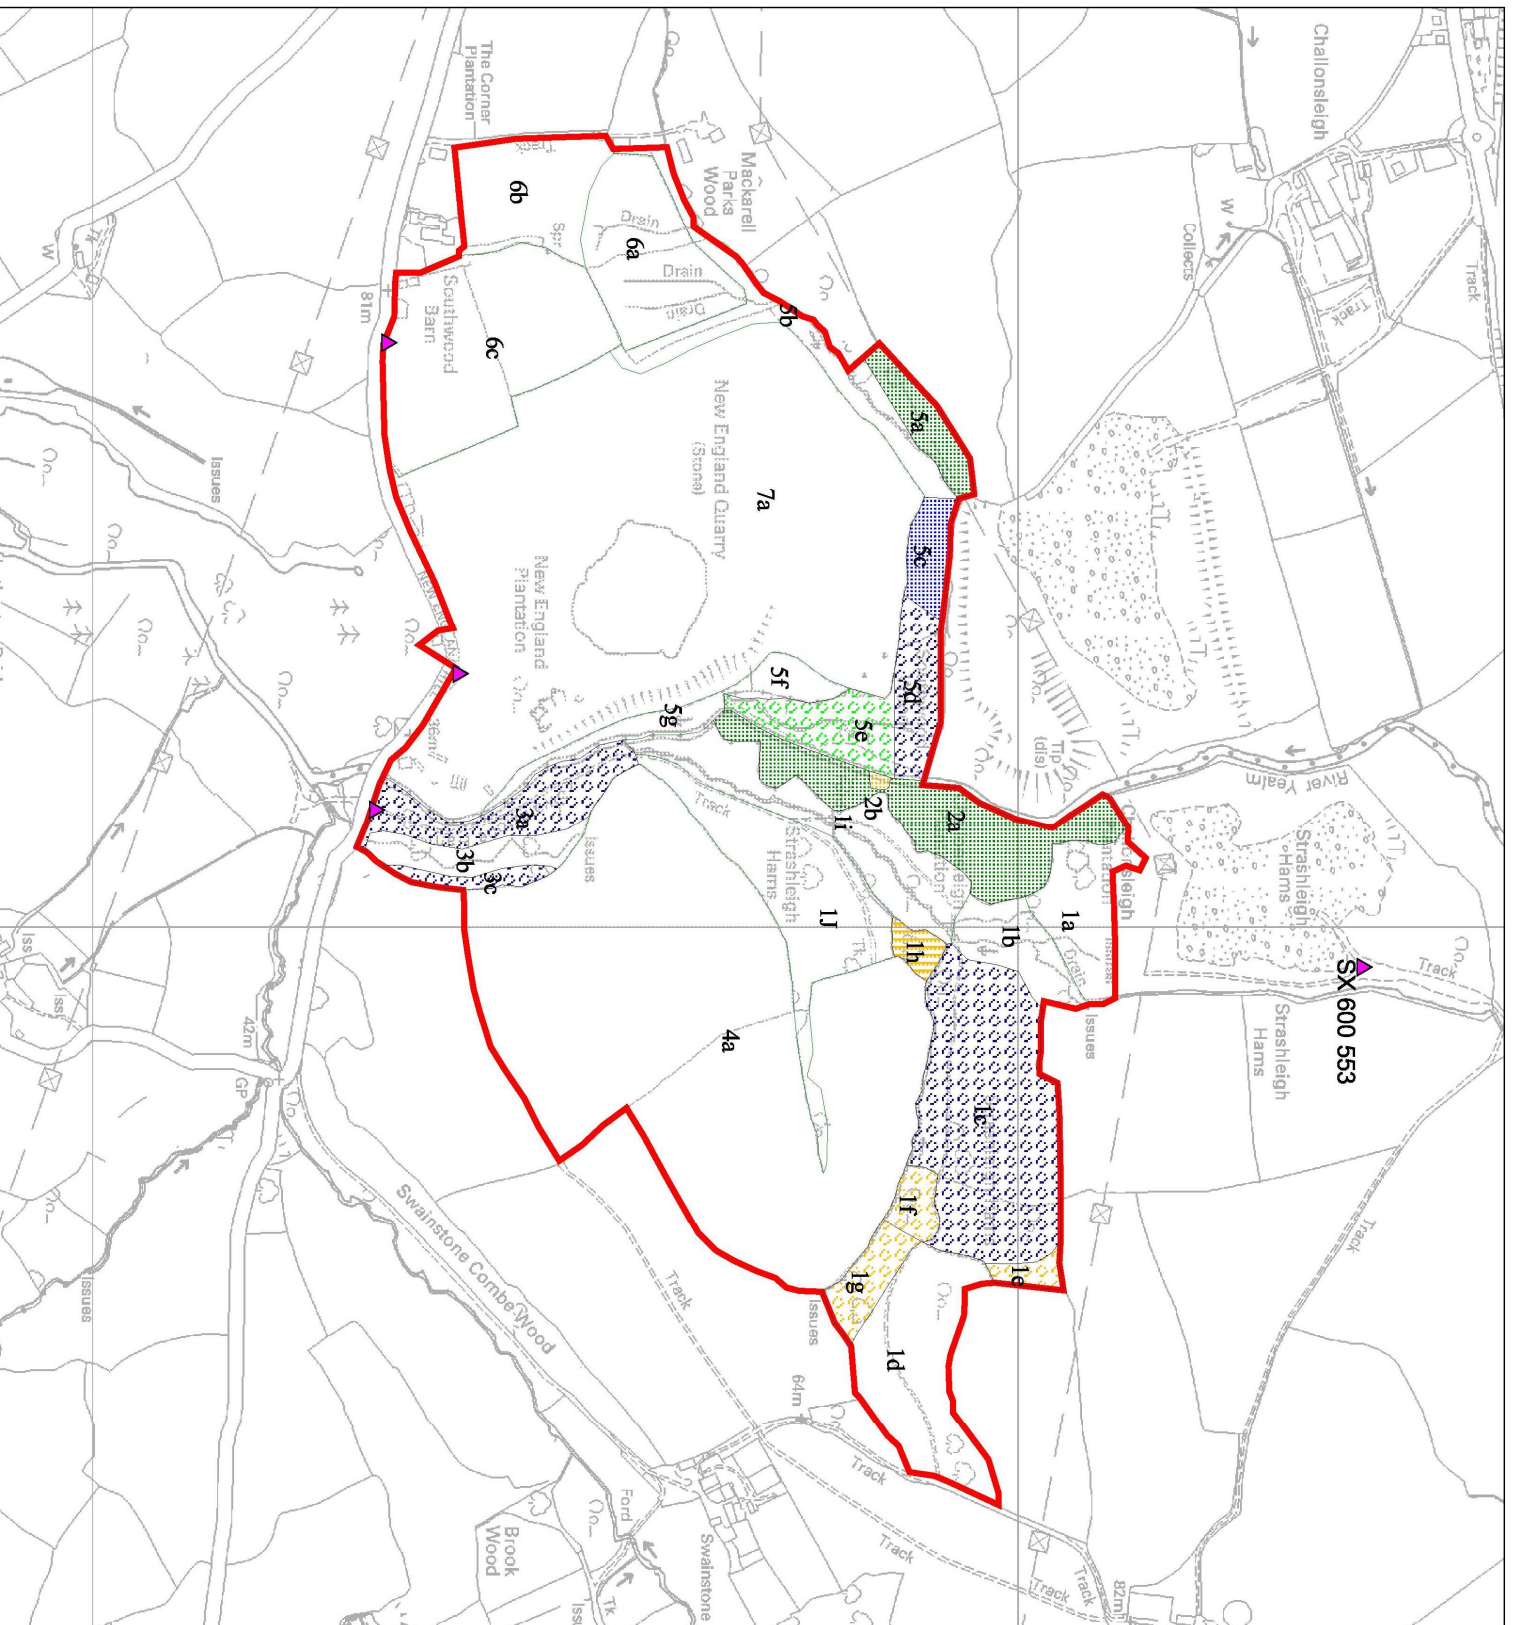

Southwood Wood

Restocking Plan

- Access
- Property boundary

Restocking Shade

- Alder coppice
- Coppice
- Increase Open ground
- Nat Regen / Oak
- Native broadleaf
- Occasional coppice
- Open ground

IMPORTANT NOTICE
 Hazard information is indicative
 and no liability can be accepted
 for errors or omissions.

OS sheets:
 OS T 10 000 SOUTHWOOD COLOUR MASTER
 AL 10001 8344

Layout size: A3

Scale 1:6000

05/10/09

Trihill

UPM

The Barn
 Hite Rocks Farm
 Ufford
 Devon
 EX15 3BZ
 Tel: (01884) 840 160
 Fax: (01884) 841 306