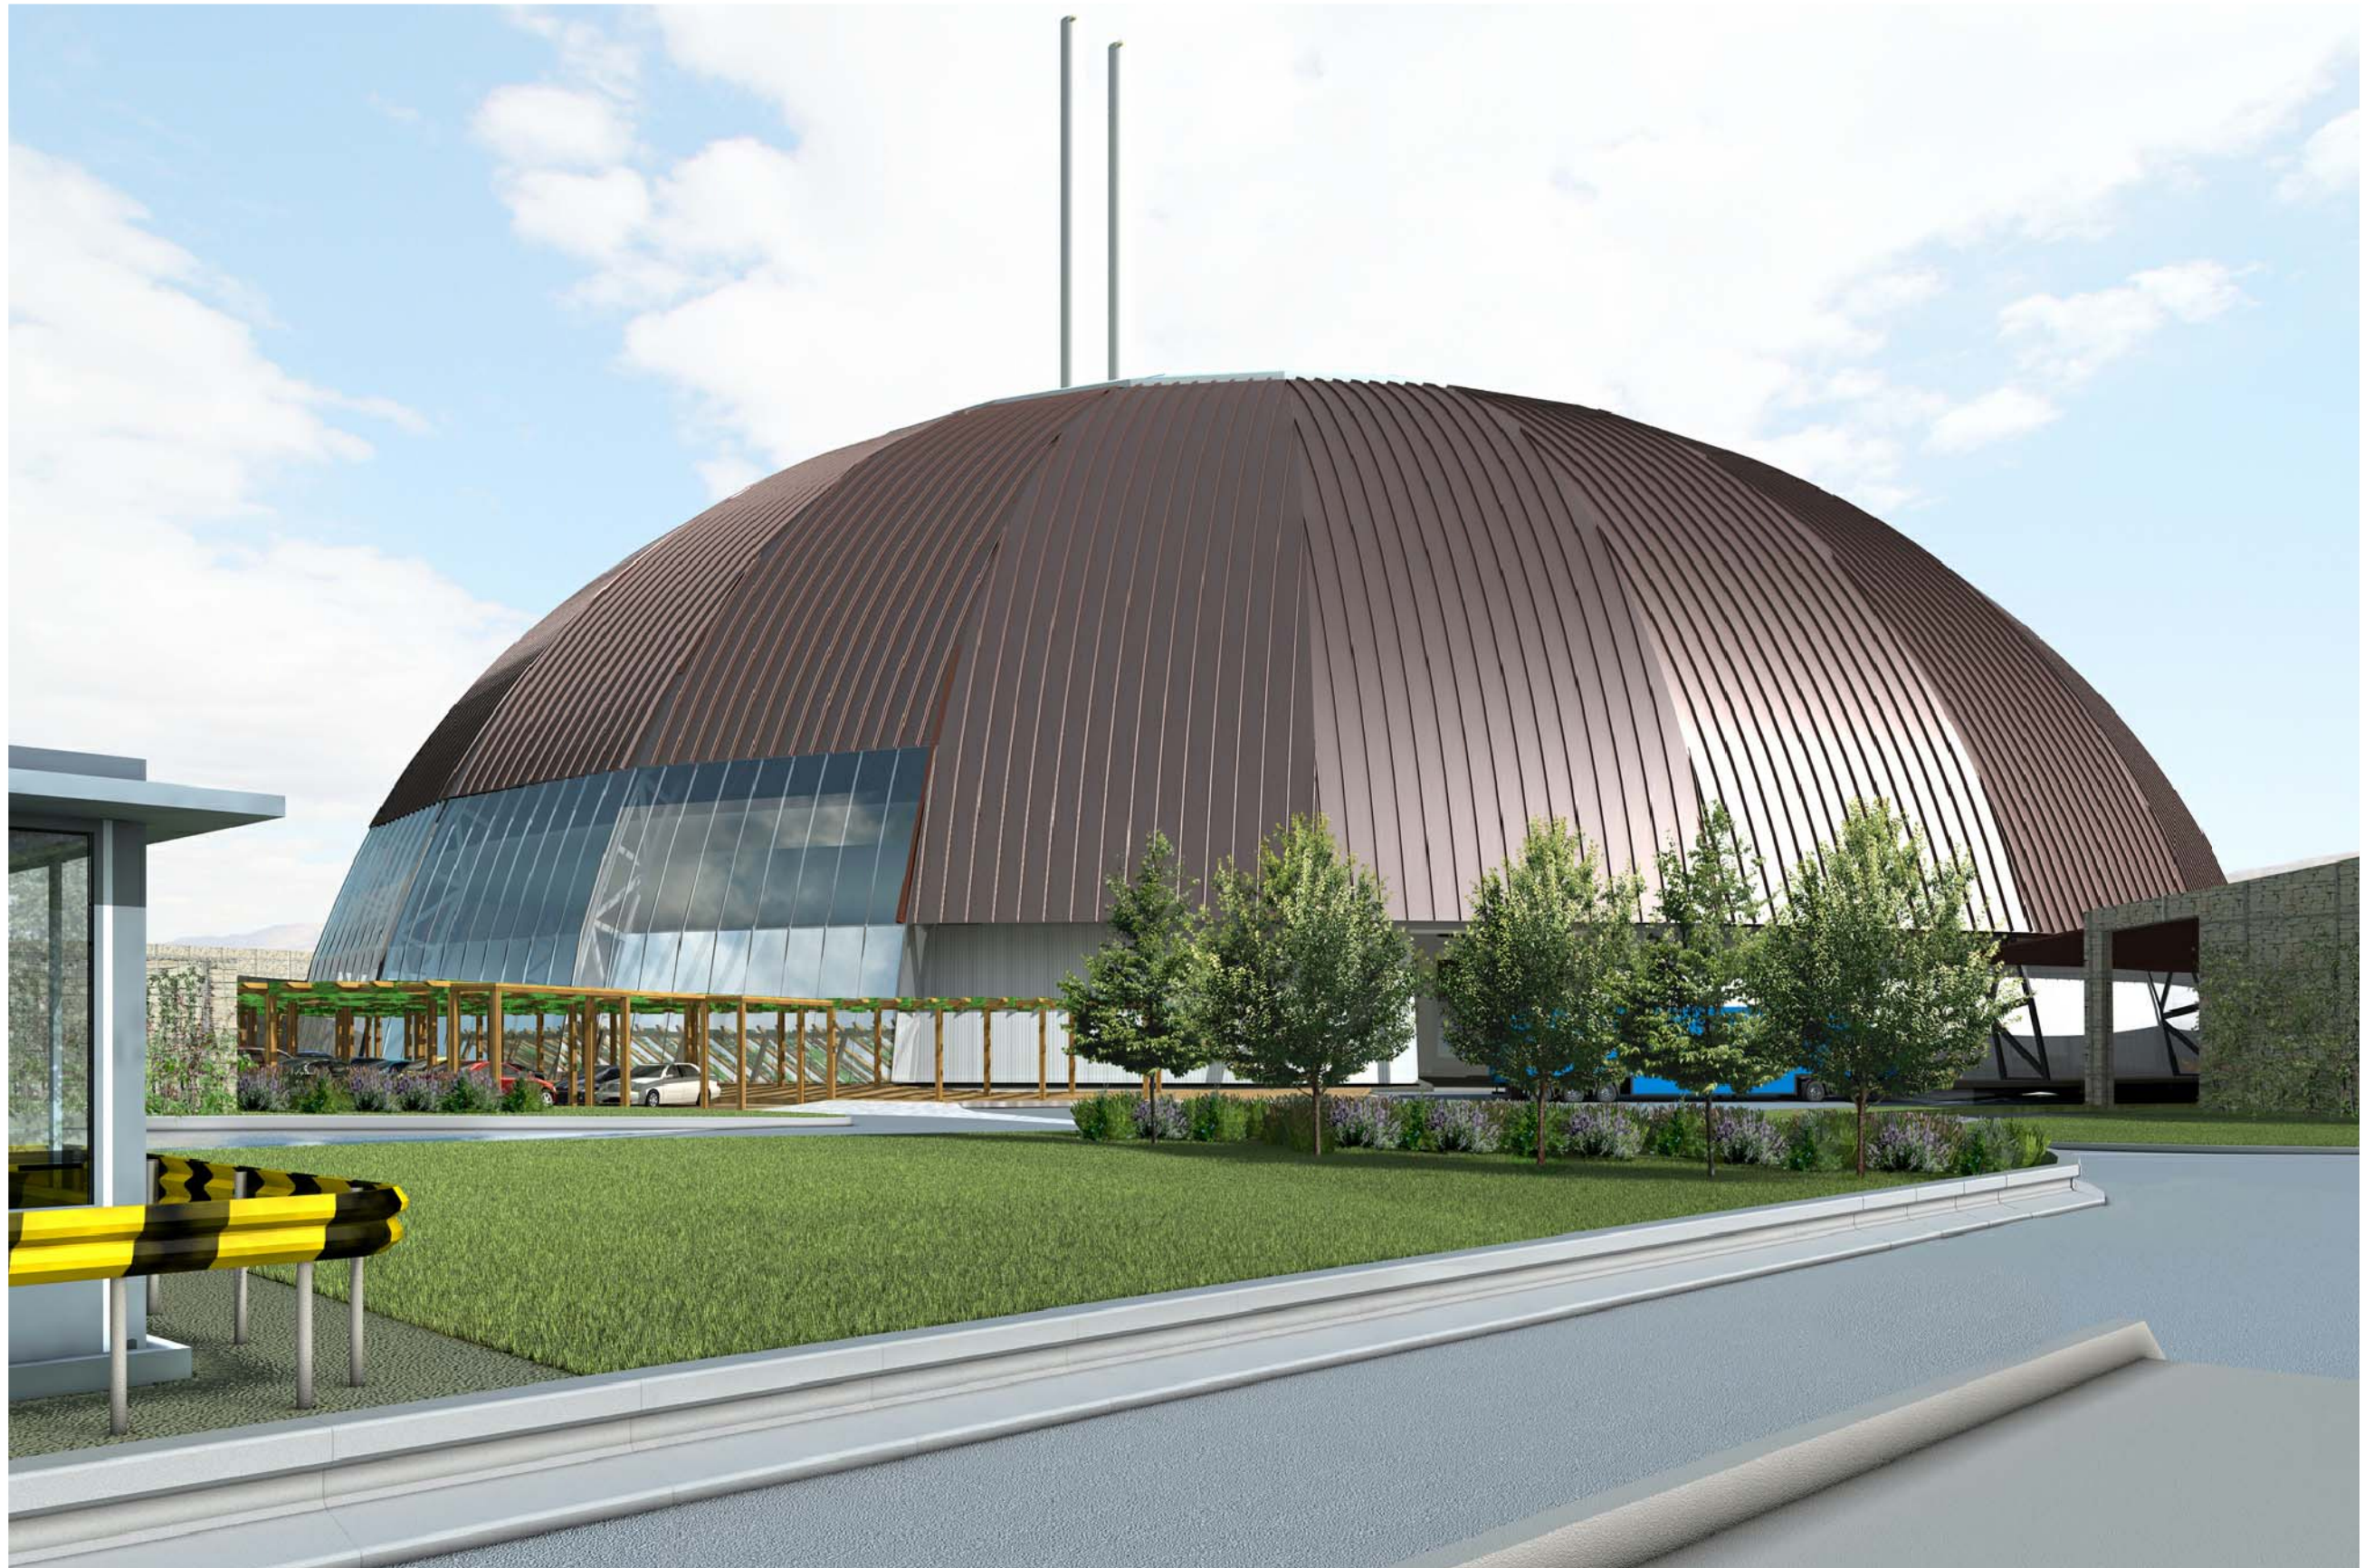

For illustrative purposes only

Viridor

SLR - Architecture
Architects, Environmental Consultants, Architectural Visualisation
Viridor New England Energy from Waste Facility

November 2009
Project Ref. 0036.00424.25
Drawing No. EFW-PO4-0-PL0

Treenwood House Rowden Lane Bradford on Avon Wilts BA15 2AU
Tel: 01225 309400 Website: slrconsulting.com

View From Gatehouse - for illustrative purposes only.

Viridor

SLR - Architecture
Architects, Environmental Consultants, Architectural Visualisation
Viridor New England Energy from Waste Facility