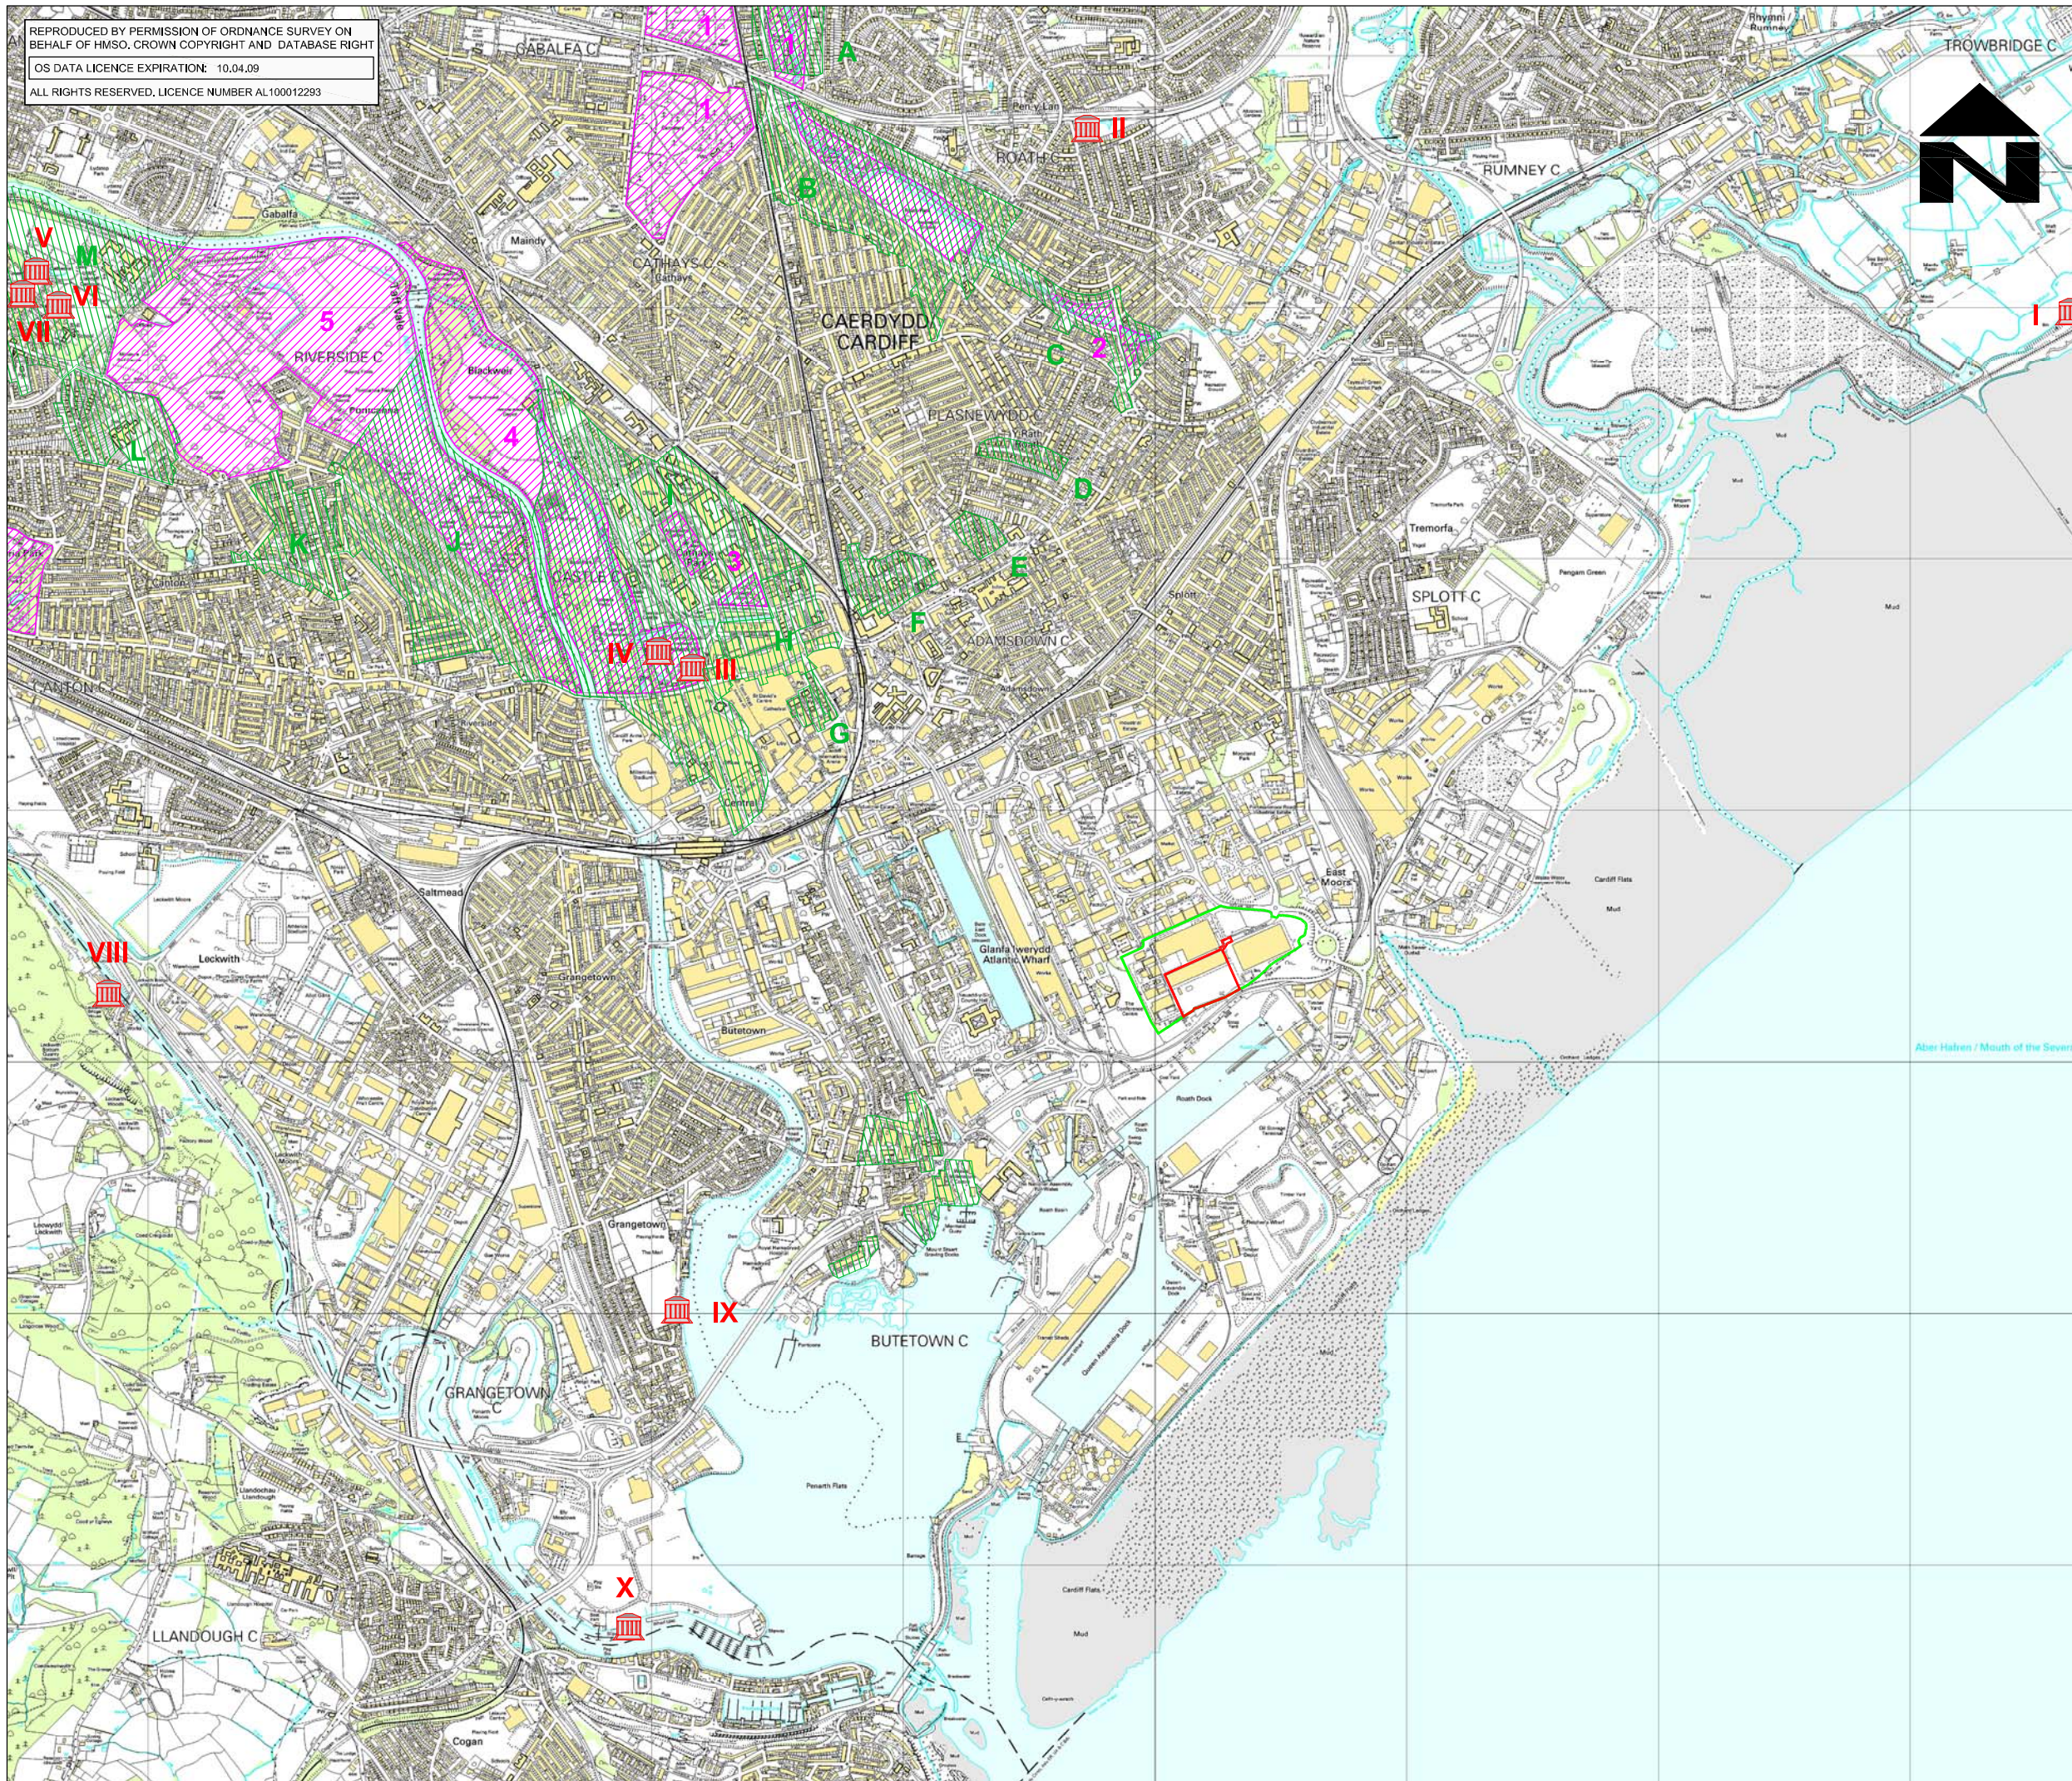

REPRODUCED BY PERMISSION OF ORDNANCE SURVEY ON BEHALF OF HMSO. CROWN COPYRIGHT AND DATABASE RIGHT
OS DATA LICENCE EXPIRATION: 10.04.09
ALL RIGHTS RESERVED. LICENCE NUMBER AL100012293

LEGEND

- APPLICATION BOUNDARY
- TRIDENT PARK BOUNDARY
- HISTORIC PARKS & GARDENS

1. ROATH PARK
2. WATERLOO & ROATH MILL GARDENS
3. CATHAYS PARK
4. CARDIFF CASTLE AND BUTE PARK
5. SOPHIA GARDENS

- CONSERVATION AREAS

- A. ROATH PARK LAKE & GARDENS
- B. ROATH PARK
- C. ROATH MILL GARDENS
- D. OAKFIELD STREET
- E. WORDSWORTH AVENUE
- F. THE PARADE/THE WALK
- G. CHARLES STREET & CHURCHIL WAY
- H. WINDSOR PLACE & QUEENS STREET
- I. CATHAYS PARK
- J. CATHEDRAL ROAD
- K. CONWAY ROAD
- L. CARDIFF ROAD
- M. LLANDAFF

- SCHEDULED ANCIENT MONUMENTS

- I. RELICT SEA WALL ON RUMNEY GREAT WHARF
- II. PEN-Y-LAN ROMAN SITE
- III. CARDIFF CASTLE AND ROMAN FORT
- IV. DOMINICAN FRIARY
- V. CROSS IN LLANDAFF PALACE
- VI. OLD BISHOP'S PALACE
- VII. LLANDAFF CATHEDRAL BELL TOWER
- VIII. LECKWITH BRIDGE
- IX. THE WRECK OF THE 'LOUISA'
- X. ELY TIDAL HARBOUR COAL STAITHE No.1

0	OCT 08	WR	
Revision	Issue Date	Issued By	Comments

Site: TRIDENT PARK
Project: ENERGY FROM WASTE FACILITY

Features of Historical Interest

Date: OCTOBER 2008
Scale: 1:25000 @A3
Drawing No.: 18/1

0036.0306.18.FHL18_1.0 402AB

FULMAR HOUSE
BEIGNON CLOSE
OCEAN WAY
CARDIFF CF24 5HF
T: 029 2049 1010
F: 029 2048 7903
www.slrconsulting.co.uk